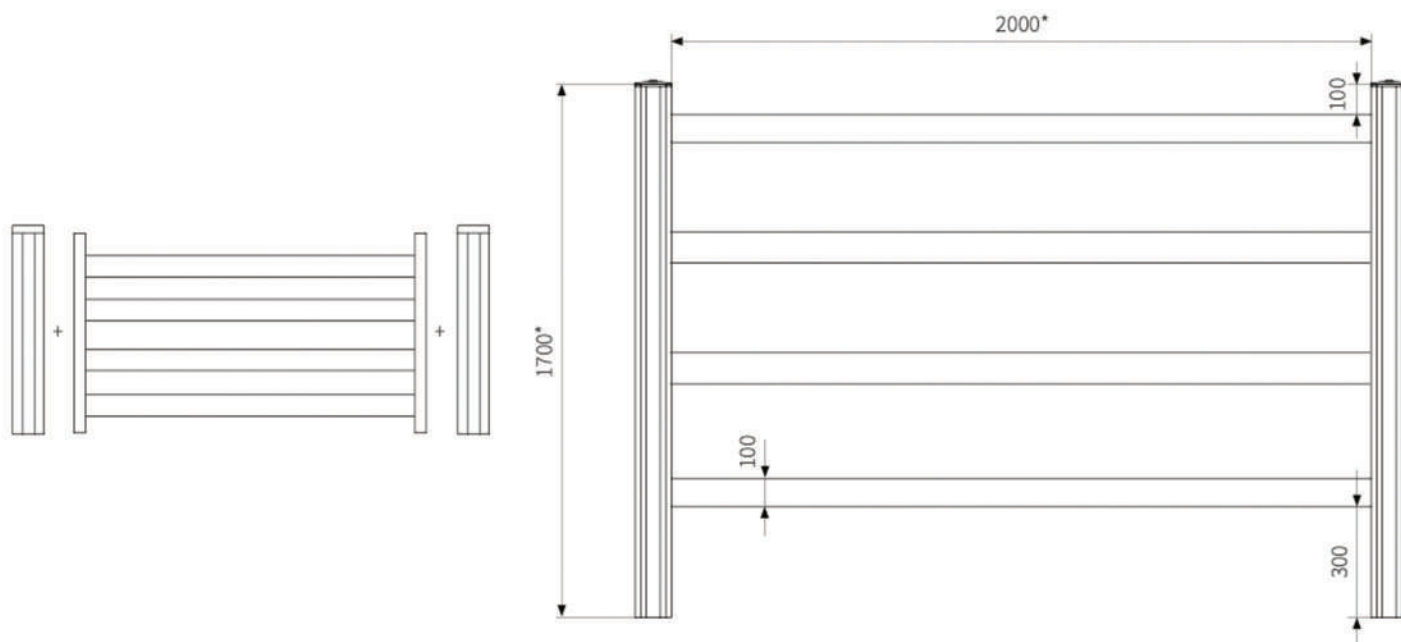

1,00 M

1.20 M

1.40 M

YOUR IDEA

We study your proposal and we adapt to your project.

COMPONENTS

Concealed anchoring (zinc-plated steel)

Post 130 x 130 mm with expansion joint

Adaptor profile 50 mm

Fence rail 100 x 50 mm

Post cap

* Dimensions are indicative, flexible model.