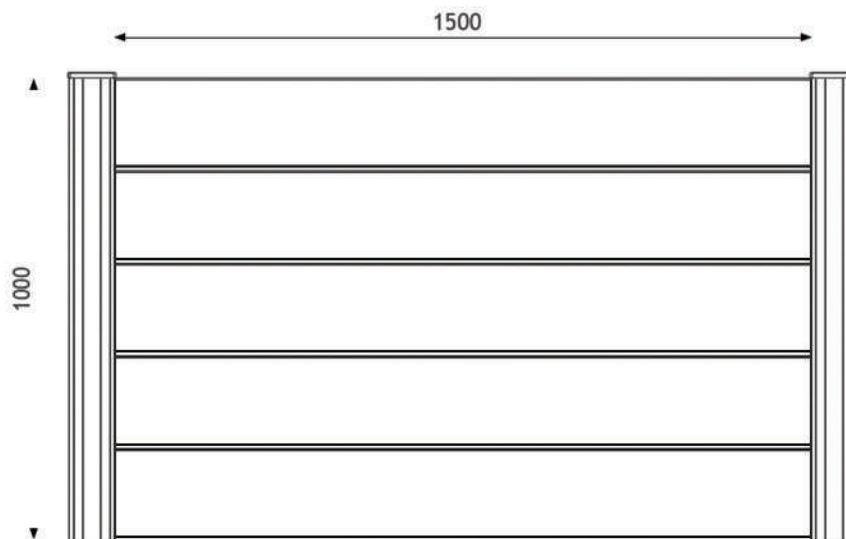

* For other colors, please consult availability

AVAILABLE HEIGHTS

0,40 / 0,60 M

0,80 / 1,00 M

1,20 / 1,40 M

YOUR IDEA

We study your proposal and we adapt to your project.

VENTILATION SPACE 4 mm *Customized option

COMPONENTS

Concealed anchoring (zinc-plated steel)
Post 100 x 40 mm with expansion joint
Adaptor profile 35 mm
Panel 200x35 mm
Rail Spacer 4 mm
Post cap

* Dimensions are indicative, flexible model.