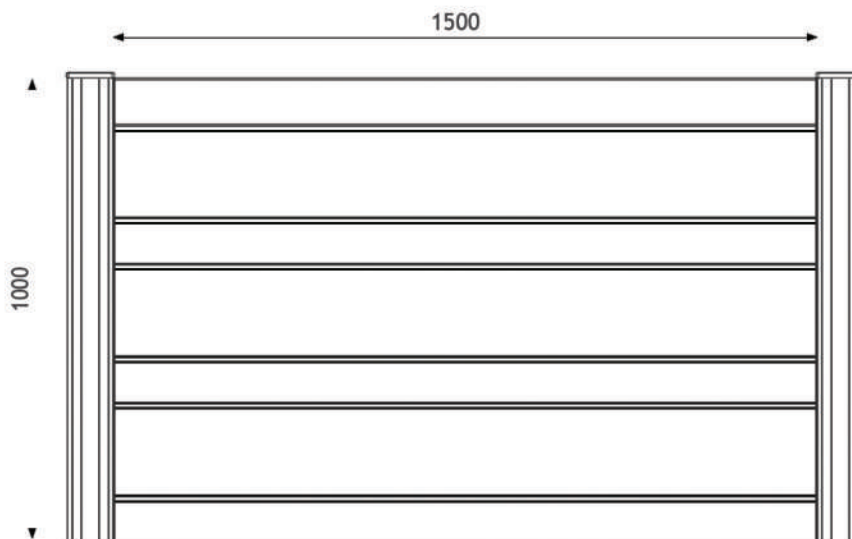

* For other colors, please consult availability

AVAILABLE HEIGHTS

0,50 / 0,60 M

0,80 / 0,90 M

1,10 / 1,20 M

1.40 M

YOUR IDEA

We study your proposal and we adapt to your project.

VENTILATION SPACE 4 mm *Customized option

COMPONENTES

Concealed anchoring (zinc-plated steel)

Post 100 x 140 mm with expansion joint

Perfil adaptador 35 mm

Fence rail 100x35 mm

Panel 200x35mm

Rail spacer 8 mm

Post cap

* Dimensions are indicative, flexible model.