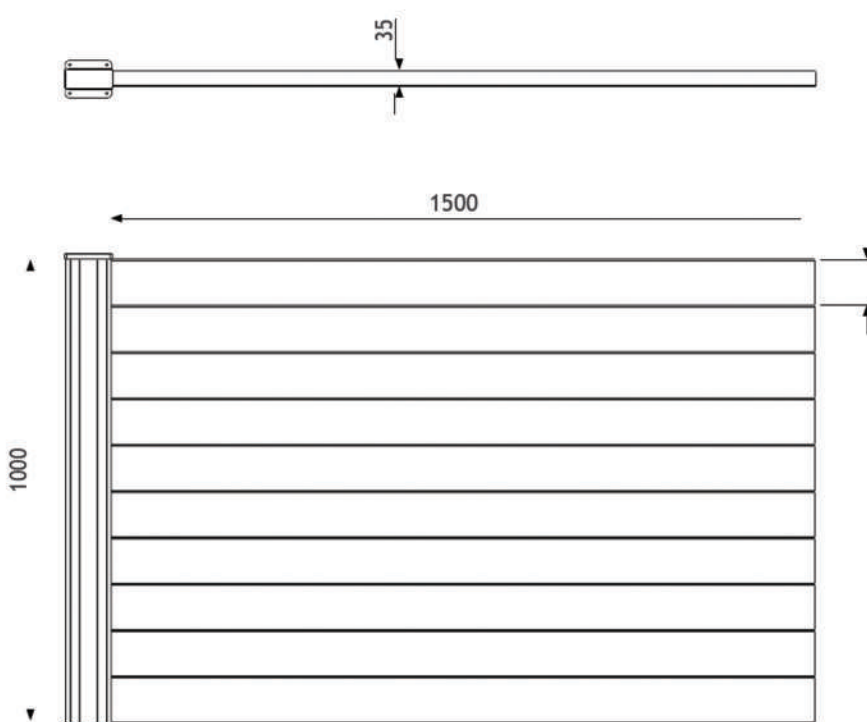

* For other colors, please consult availability

AVAILABLE HEIGHTS

0,30 / 0,40 / 0,50 M
0,60 / 0,70 / 0,80 M
0,90 / 1,00 / 1,10 M
1,20 / 1,30 / 1,40 M

YOUR IDEA

We study your proposal and we adapt to your project.

VENTILATION SPACE 4 mm *Customized option

COMPONENTS

Concealed anchoring (zinc-plated steel)
Post 100 x 40 mm with expansion joint
Adaptor profile 35 mm
Fence rail 100 x 35 mm
Rail spacer 4 mm
Post cap

* Dimensions are indicative, flexible model.