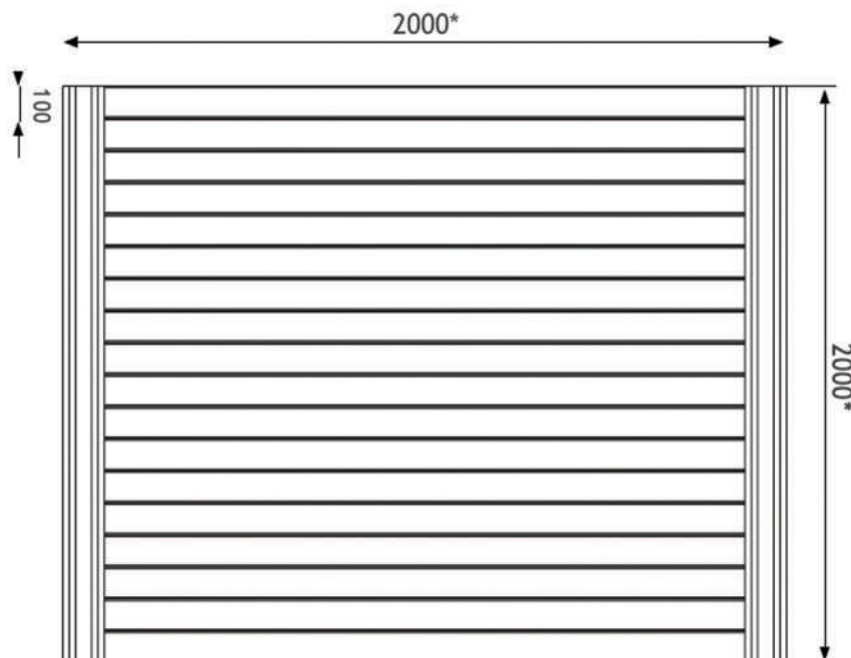

* For other colors, please consult availability

AVAILABLE HEIGHTS

1,40 / 1,50 / 1,60 M

1,70 / 1,80 / 1,90 M

2,00 / 2,10 / 2,20 M

2,30 / 2,40 / 2,50 M

YOUR IDEA

We study your proposal and we adapt to your project.

VENTILATION SPACE 4 mm *Customized option

COMPONENTS

Concealed anchoring (zinc-plated steel)

Post 130 x 130 mm with expansion joint

Adaptor profile 50 mm

Fence rail 100 x 50 mm

Rail spacer 4 mm

Post cap