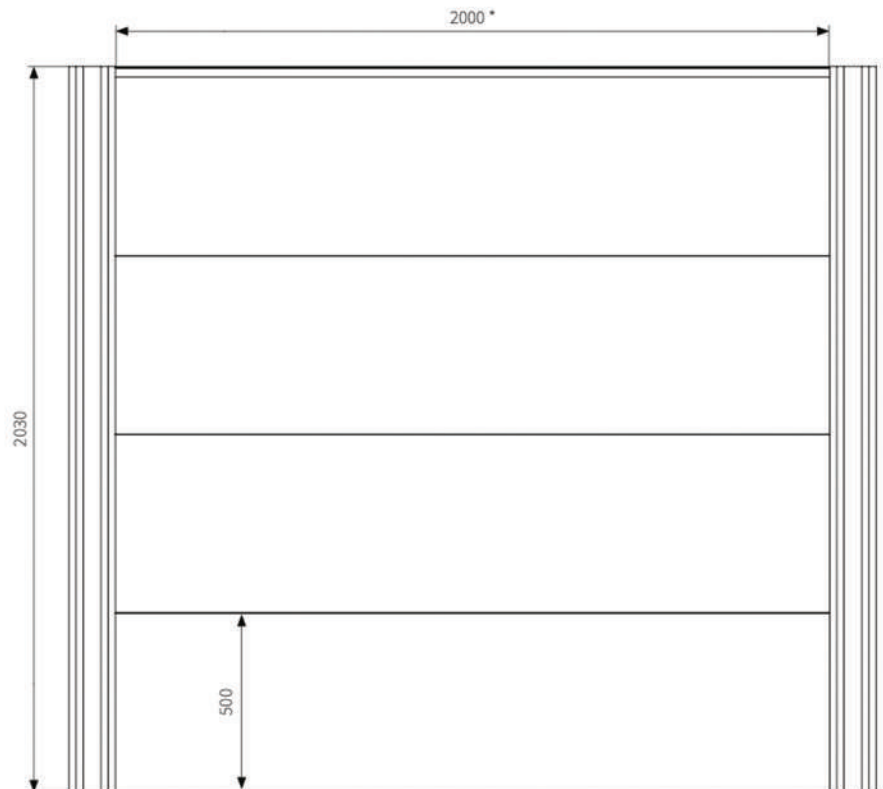

MODEL

Íntima

COLOR

● White

AVAILABLE HEIGHTS

0,50 M
1,00 M
1,50 M
2,00 M
2,50 M

COMPONENTS

Concealed anchoring (zinc-plated steel)
Post 130 x 130 mm with expansion joint
Adaptor profile 50 mm
Fence panel (rail) 500 x 35 mm
Finishing rail
Post cap

YOUR IDEA

We study your proposal and we adapt to your project.

* Dimensions are indicative, flexible model.