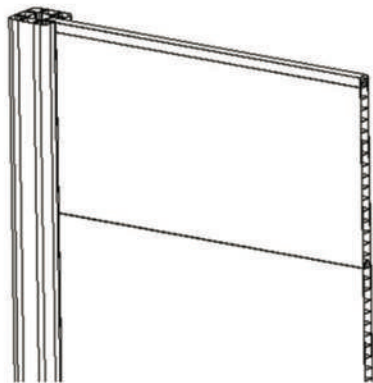

MODEL

Íntima

COLOR

● White

AVAILABLE HEIGHTS

0,50 M
1,00 M
1,50 M
2,00 M
2,50 M

COMPONENTS

Concealed anchoring (zinc-plated steel)
Post 130 x 130 mm with expansion joint
Adaptor profile 50 mm
Fence panel (rail) 500 x 35 mm
Finishing rail
Post cap

YOUR IDEA

We study your proposal and we adapt to your project.

* Dimensions are indicative, flexible model.