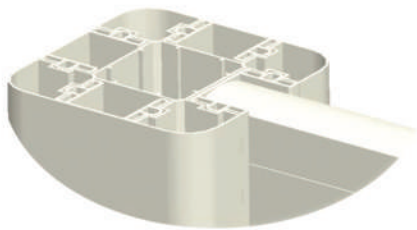

MODEL

Íntima

COLOR

● White

AVAILABLE HEIGHTS

0,50 M
1,00 M
1,50 M
2,00 M
2,50 M

COMPONENTS

Concealed anchoring (zinc-plated steel)
Post 130 x 130 mm with expansion joint
Adaptor profile 50 mm
Fence panel (rail) 500 x 35 mm
Finishing rail
Post cap

YOUR IDEA

We study your proposal and we adapt to your project.

* Dimensions are indicative, flexible model.