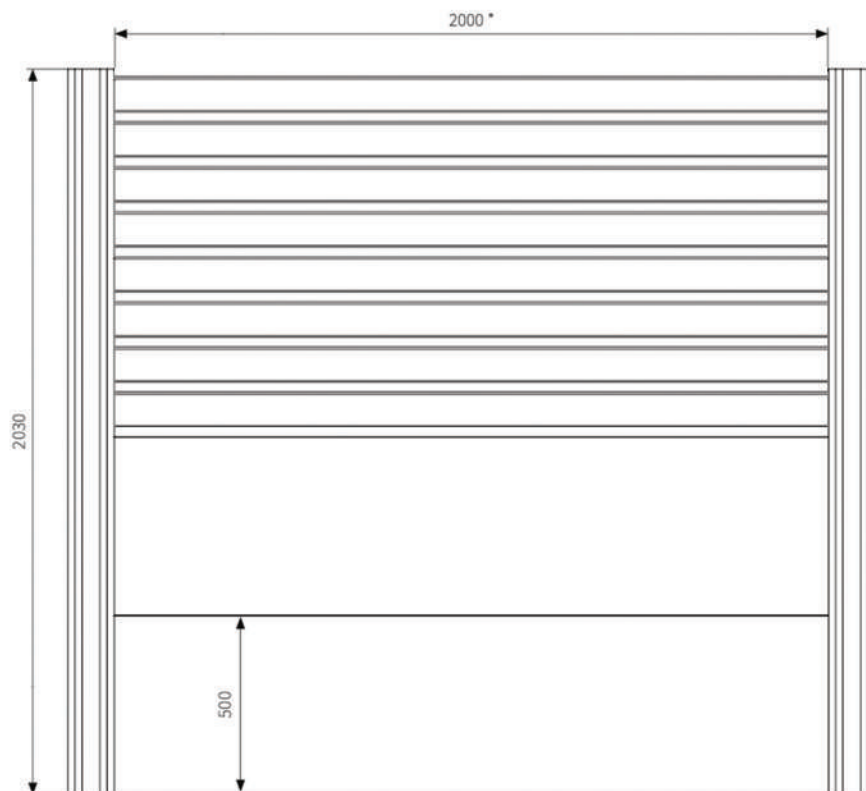

MODEL

Combinada Plus

COLOR

● White

VENTILATION SPACE 4 mm *Customized option

AVAILABLE HEIGHTS

1,65 M
1,75 M
1,865 M
1,980 M

YOUR IDEA

We study your proposal and we adapt to your project.

COMPONENTS

Concealed anchoring (zinc-plated steel)
Post 130 x 130 mm with expansion joint
Adaptor profile 50 mm
Panel 500 x 35 mm
Profile terminal
Fence rail 115x35 mm
Rail spacer 8 mm
Post cap

* Dimensions are indicative, flexible model.